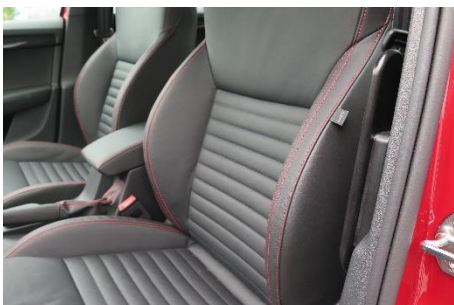

Transfer Plate

- **Simple aid** making boarding easier.
- The desk **keeps its position** during moving inside the car.
- **Folded** plate **does not interfere** when boarding other drivers.
- It can be installed in both the driver's and the passenger's seat.
- You can have the surface of the board in a **leatherette finish** or with a **softer surface**. A slippery plastic is best suited for smooth movement.
- We supply it with universal assembly kit.

Desk is available in two basic dimensions

- It is possible to make the dimensions on request.

Folded desk

Larger plate with leather softened surface

Special shape for a quadruplegic

**Hurt**
HURT s. r. o. - Car Adaptations for Handicapped
Bambosek 664
281 26 Týnec nad Labem
CZECH REPUBLIC
Tel.: +420 608 977 274
Email: info@hurt-auto.cz
www.hurt-auto.cz