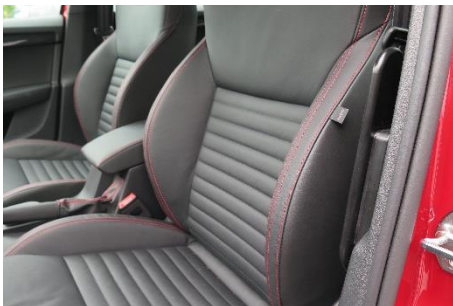

Transfer Plate

- **Simple aid** making boarding easier.
- The desk **keeps its position** during moving inside the car.
- **Folded** plate **does not interfere** when boarding other drivers.
- It can be installed in both the driver's and the passenger's seat.
- You can have the surface of the board in a **leatherette finish** or with a **softer surface**. A slippery plastic is best suited for smooth movement.
- We supply it with universal assembly kit.

Desk is available in two basic dimensions

- It is possible to make the dimensions on request.

Folded desk

Larger plate with leather softened surface

Special shape for a quadruplegic

**Hurt**
HURT s. r. o. - Car Adaptations for Handicapped
Bambosek 664
281 26 Týnec nad Labem
CZECH REPUBLIC
Tel.: +420 608 977 274
Email: info@hurt-auto.cz
www.hurt-auto.cz