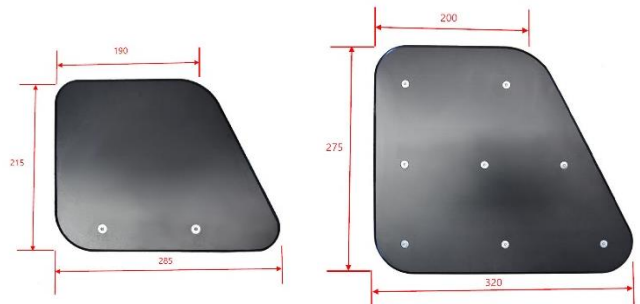

Transfer Plate

- **Simple aid** making boarding easier.
- The desk **keeps its position** during moving inside the car.
- **Folded** plate **does not interfere** when boarding other drivers.
- It can be installed in both the driver's and the passenger's seat.
- You can have the surface of the board in a **leatherette finish** or with a **softer surface**. A slippery plastic is best suited for smooth movement.
- We supply it with universal assembly kit.

Desk is available in two basic dimensions

- It is possible to make the dimensions on request.

Folded desk

Larger plate with leather softened surface

Special shape for a quadruplegic

**Hurt**
HURT s. r. o. - Car Adaptations for Handicapped
Bambosek 664
281 26 Týnec nad Labem
CZECH REPUBLIC
Tel.: +420 608 977 274
Email: info@hurt-auto.cz
www.hurt-auto.cz